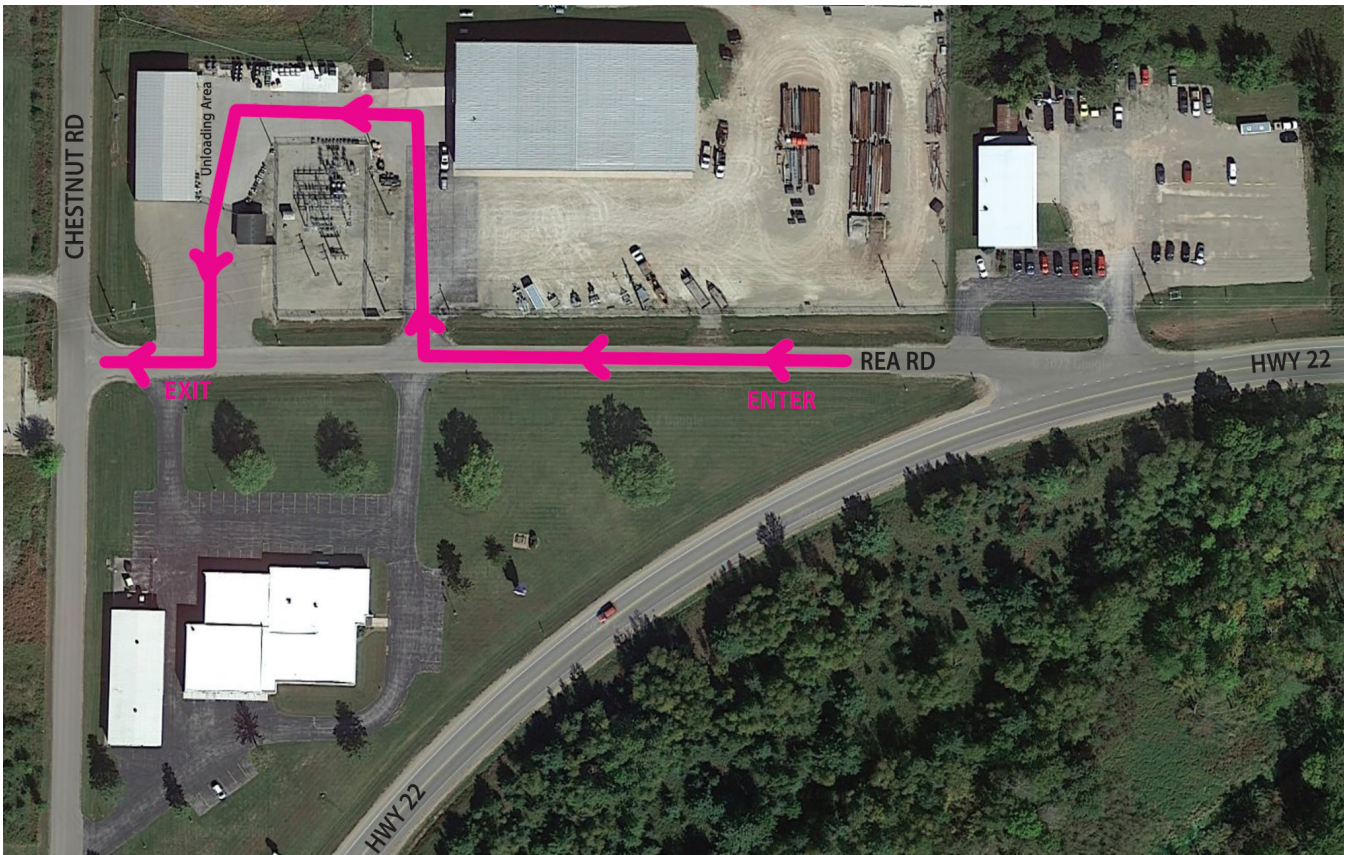

UNABLE TO ACCEPT

- Microwave Ovens
- Small Refrigerators/Freezers
- Large Refrigerators/Freezers
- Dehumidifiers
- Window A/C Units
- Batteries & Battery Containing Devices (*remove batteries from electronics if possible*)
- Stoves/Dishwashers
- Large Office Xerox Machines
- Bulbs
- Ballasts
- Treadmills
- Ink & Toner Cartridges
- Smoke Detectors
- Vape Pens
- Medical Waste
- Capacitors

Please follow the map and signage that will be posted.

This coupon is required for the Electronic Recycle Event

Member Name: _____

Account Number: _____ Phone Number: _____

Address: _____